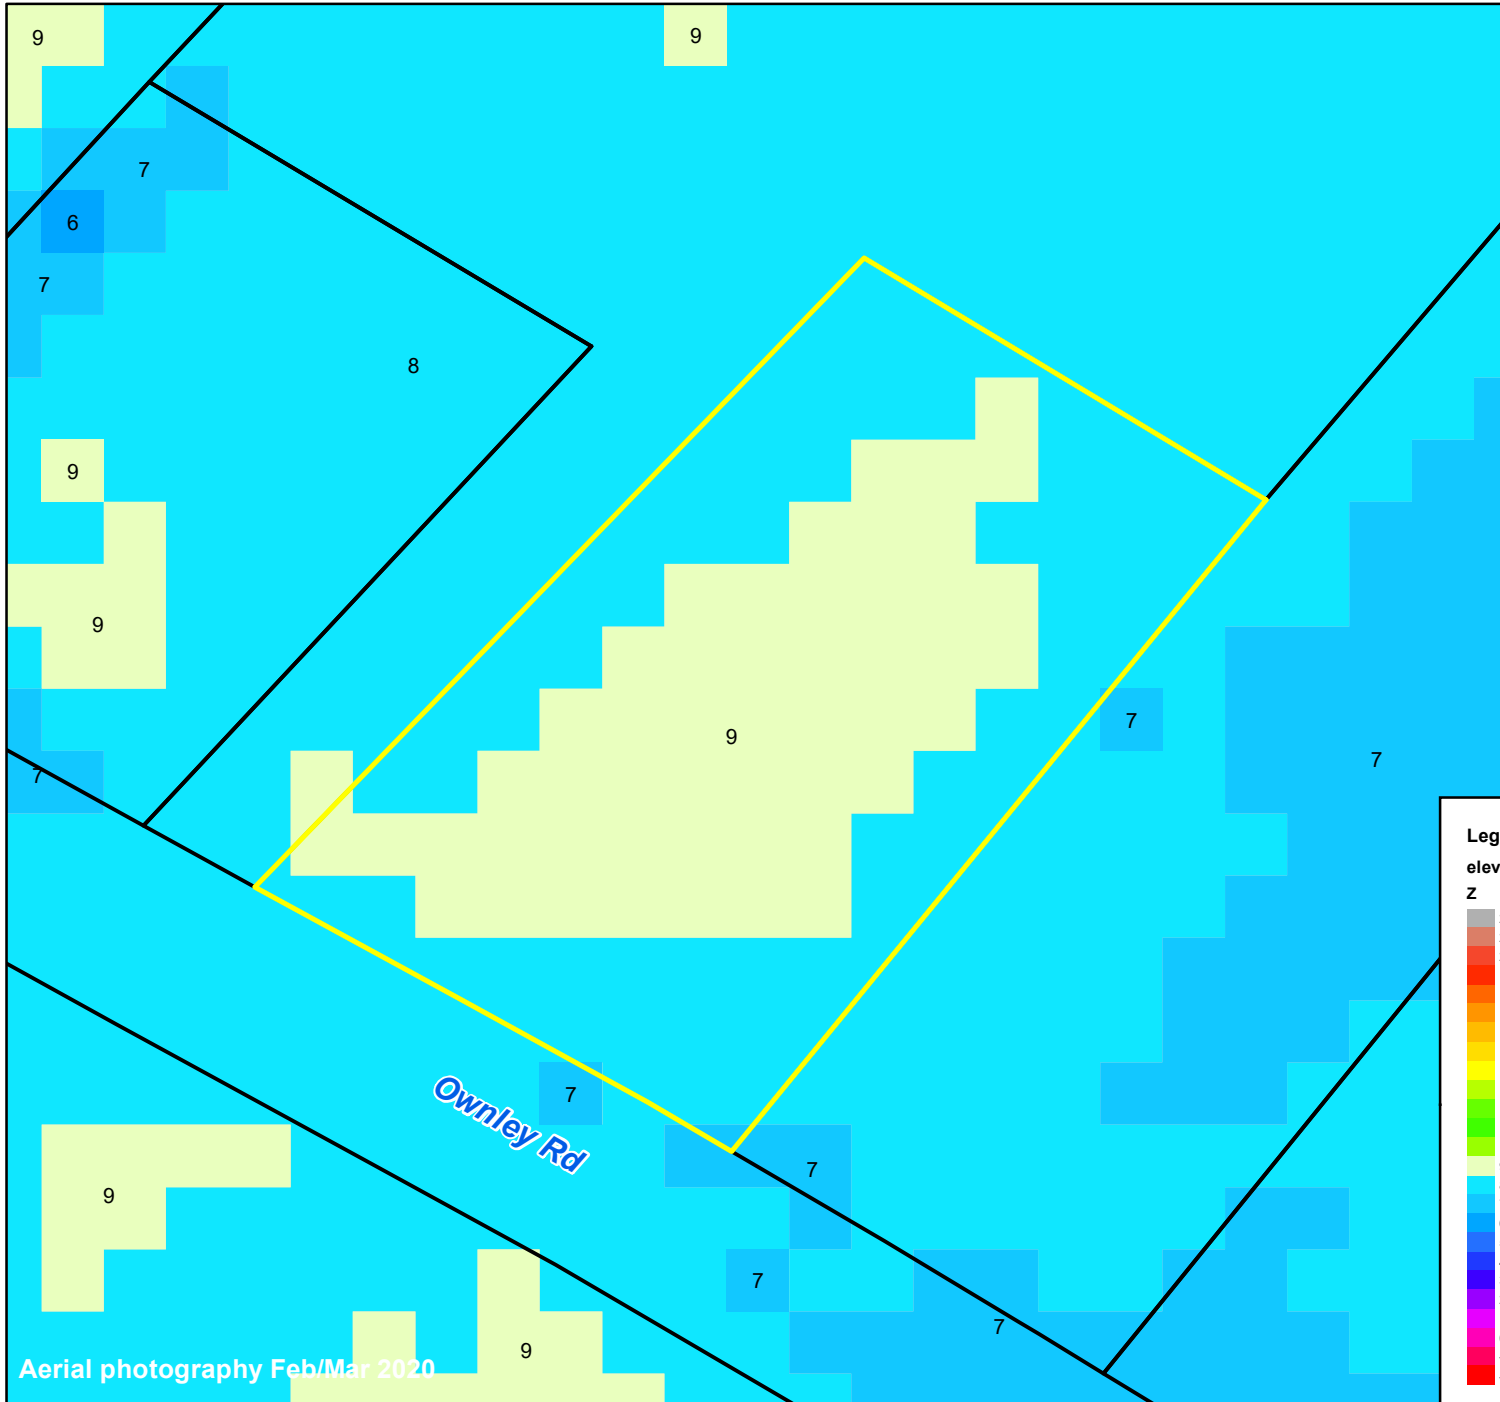

Pasquotank County, NC

Parcel ID: 7973 322370

Map: P4-12E

LOT: 0

00534 OWNLEY RD
HURST, MICHAEL R & MEGAN A

534 OWNLEY RD
ELIZABETH CITY NC 27909

Deed Book: 1348
Deed Page: 759
Date: 20191010

Land Value: 30200
Ag Value: 0
Bldg Value: 216100
Total Value: 246300

Taxed Acres: 1.029

PASQUOTANK
COUNTY NC

Date: 3/6/2023

Property Ownership/
Lines as of January 1, 2023

NOT A SURVEY

This map was created from historic maps, recorded deeds and surveys.
It CAN NOT be used to convey land, settle land disputes or build fences.